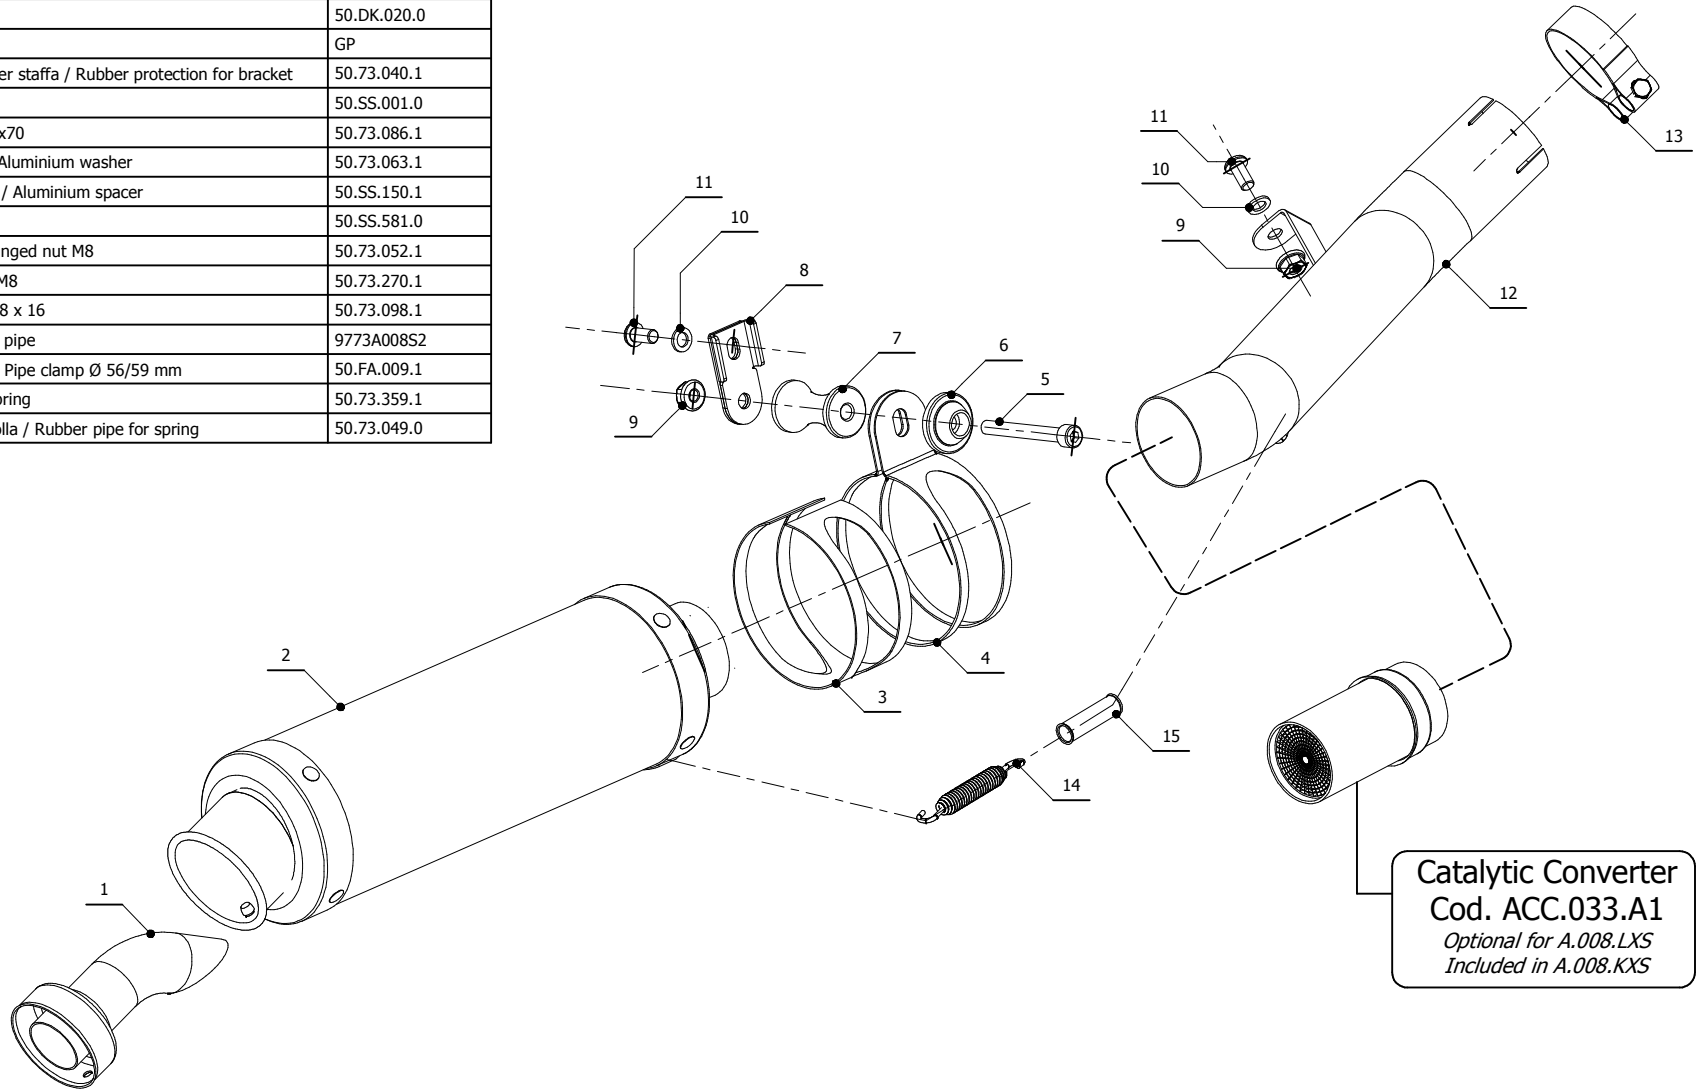

ELENCO PARTI / PARTS LIST

#	QTÀ / QTY	DESCRIZIONE / DESCRIPTION	CODICE / CODE
1	1	DB killer / DB killer	50.DK.020.0
2	1	Silenziatore / Muffler	GP
3	1	Protezione in gomma per staffa / Rubber protection for bracket	50.73.040.1
4	1	Staffa / Bracket	50.SS.001.0
5	1	Vite M8x70 / Screw M8x70	50.73.086.1
6	1	Rondella in alluminio / Aluminium washer	50.73.063.1
7	1	Distanziale in alluminio / Aluminium spacer	50.SS.150.1
8	1	Staffa / Bracket	50.SS.581.0
9	2	Dado M8 flangiato / Flanged nut M8	50.73.052.1
10	2	Rondella M8 / Washer M8	50.73.270.1
11	2	Vite M8 x 16 / Screw M8 x 16	50.73.098.1
12	1	Tubo di raccordo / Link pipe	9773A008S2
13	1	Fascetta Ø 56/59 mm / Pipe clamp Ø 56/59 mm	50.FA.009.1
14	1	Molla media / Middle spring	50.73.359.1
15	1	Tubo in gomma per molla / Rubber pipe for spring	50.73.049.0

Catalytic Converter
Cod. ACC.033.A1
*Optional for A.008.LXS
Included in A.008.KXS*

APPLICAZIONI / APPLICATIONS

CODICE / CODE	TUBO / PIPE	MUFFLER / SILENZIATORE	FASCETTA / CLAMP	NOTE
74.A.008.LXS	INOX / ST. STEEL	INOX / ST. STEEL	INOX / ST. STEEL	CATALYTIC CONVERTER NOT INCLUDED
74.A.008.KXS	INOX / ST. STEEL	INOX / ST. STEEL	INOX / ST. STEEL	CATALYTIC CONVERTER INCLUDED