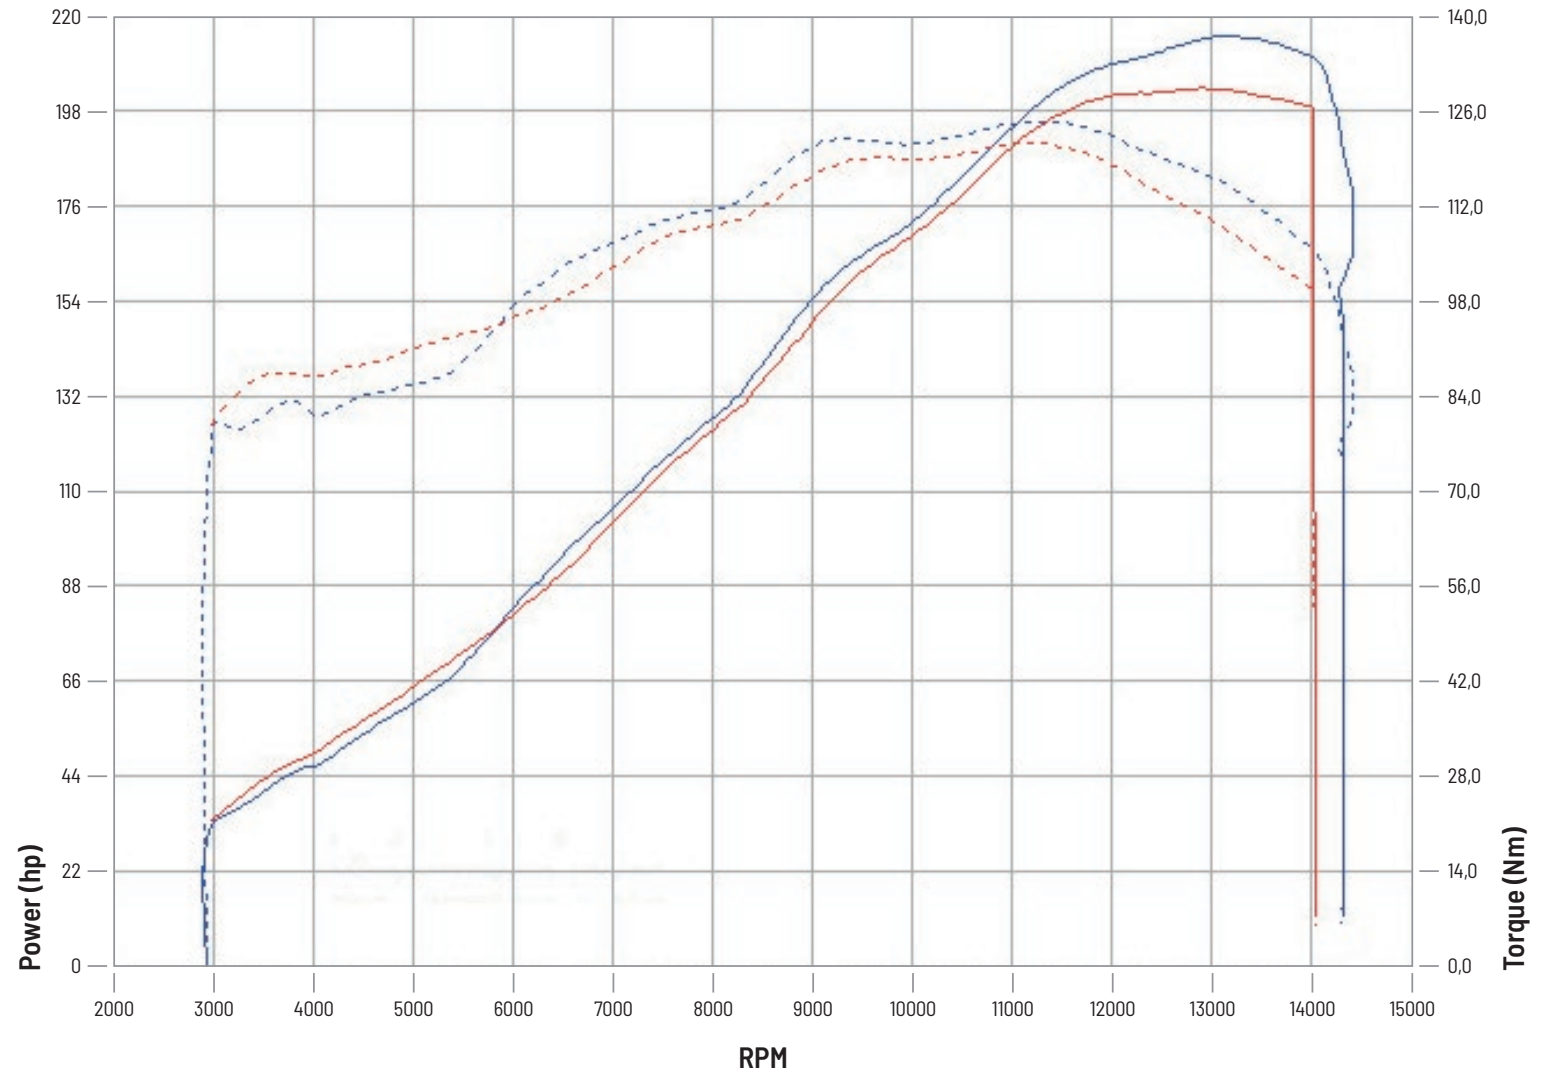

Model
**DUCATI
PANIGALE V4
2018 ▶**

Line
FULL SYSTEM

Muffler
DELTA RACE

	Power (hp)	Torque (Nm)
 Stock	203,1 hp 12939 rpm	121,2 Nm 11098 rpm
 Mivv DELTA RACE + map	215,2 hp 13154 rpm	124,4 Nm 11363 rpm