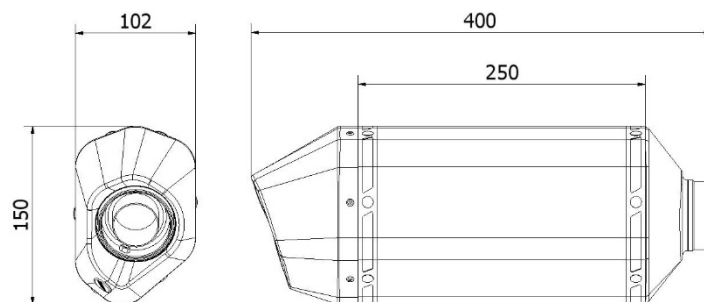

Technical specifications

SPEED EDGE STAINLESS STEEL

Characteristics

Body material	Stainless steel
Front end cap material	Stainless steel
Rear end cap material	Carbon
Material of the inside of the silencer	Stainless steel
Link pipe material	Stainless steel
Type of attachment to the frame	Carbon bracket
Total body length (mm)	250 mm
Internal diameter of the silencer coupling (mm)	Ø 55
Presence of dB-Killer	Yes
Silencer weight	2 kg