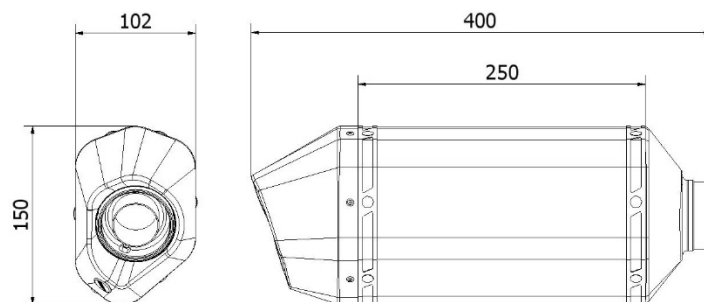

# Technical specifications

## SPEED EDGE BLACK

### Characteristics

Body material	Black steel
Front end cap material	Stainless steel
Rear end cap material	Carbon
Material of the inside of the silencer	Stainless steel
Link pipe material	Stainless steel
Type of attachment to the frame	Carbon bracket
Total body length (mm)	250 mm
Internal diameter of the silencer coupling (mm)	Ø 55
Presence of dB-Killer	Yes
Silencer weight	2 kg