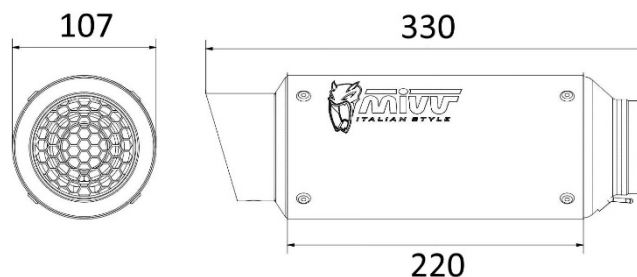

# Technical specifications

### Characteristics

Body material	Black steel
Front end cap material	Stainless steel
Rear end cap material	Stainless steel
Material of the inside of the silencer	Stainless steel
Link pipe material	Stainless steel
Type of attachment to the frame	Stainless steel screwed bracket
Total body length (mm)	220 mm
Internal diameter of the silencer coupling (mm)	Ø 65
Presence of dB-Killer	Yes
Silencer weight	1,94 kg