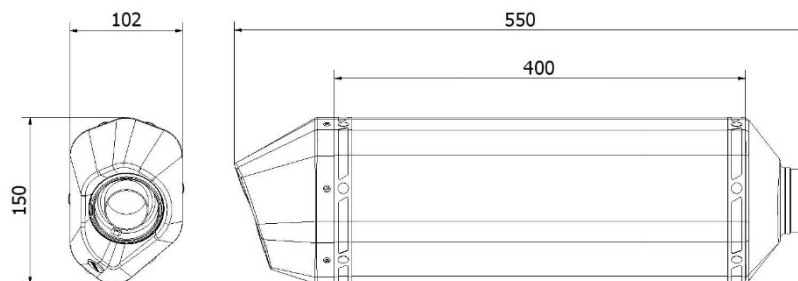

Technical specifications

SPEED EDGE BLACK

Characteristics

Body material	Black steel
Front end cap material	Stainless steel
Rear end cap material	Carbon
Material of the inside of the silencer	Stainless steel
Link pipe material	Stainless steel
Type of attachment to the frame	Carbon bracket
Total body length (mm)	400 mm
Internal diameter of the silencer coupling (mm)	Ø 55
Presence of dB-Killer	Yes
Silencer weight	2,8 kg