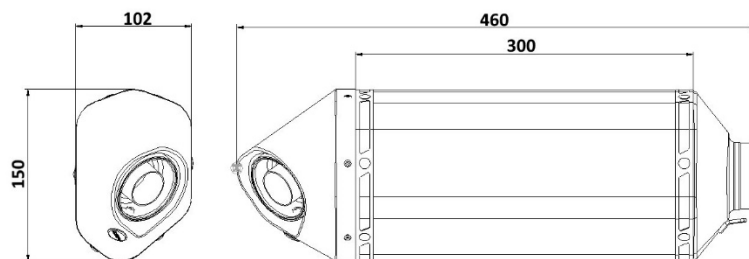

# Technical specifications

### Characteristics

Body material	Stainless steel
Front end cap material	Stainless steel
Rear end cap material	Carbon
Material of the inside of the silencer	Stainless steel
Link pipe material	Stainless steel
Type of attachment to the frame	Stainless steel screwed bracket
Total body length (mm)	300 mm
Internal diameter of the silencer coupling (mm)	Ø 55
Presence of dB-Killer	Yes
Silencer weight	2,3 kg