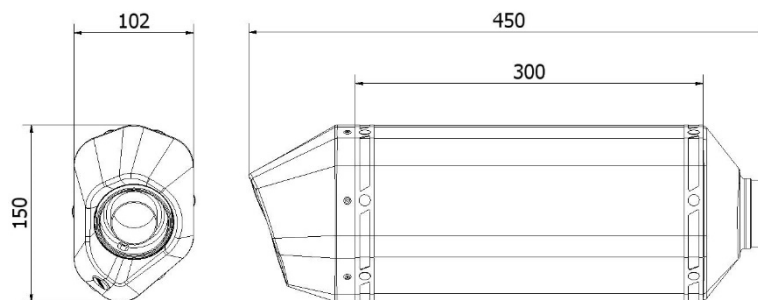

Technical specifications

SPEED EDGE BLACK

Characteristics

Body material	Black steel
Front end cap material	Stainless steel
Rear end cap material	Carbon
Material of the inside of the silencer	Stainless steel
Link pipe material	Stainless steel
Type of attachment to the frame	Carbon bracket
Total body length (mm)	300 mm
Internal diameter of the silencer coupling (mm)	Ø 55
Presence of dB-Killer	Yes
Silencer weight	2.2 kg