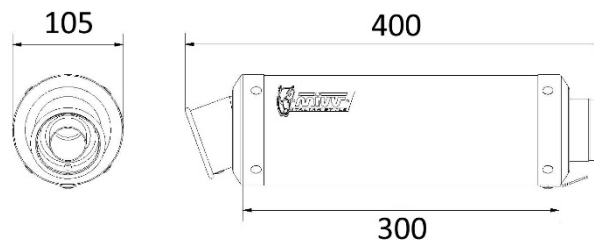

Technical specifications

GP BLACK

Characteristics

Body material	Black steel
Front end cap material	Stainless steel
Rear end cap material	Stainless steel
Material of the inside of the silencer	Stainless steel
Link pipe material	Stainless steel
Type of attachment to the frame	Stainless steel bracket
Total body length (mm)	300 mm
Internal diameter of the silencer coupling (mm)	Ø 55
Presence of dB-Killer	Yes
Silencer weight	1,80 kg