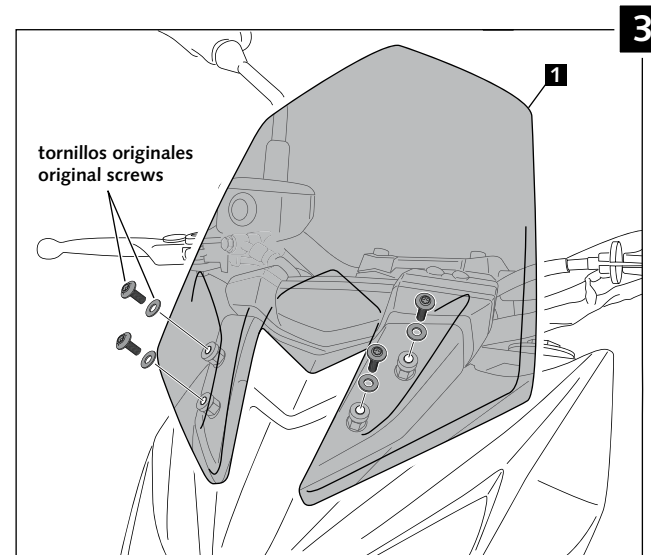

CARENABRÍS ADAPTABLE A - WINDSHIELD ADAPTABLE TO KAWASAKI Z800 '13 -

Ref.: 6401

ID.	DESCRIPCIÓN	DESCRIPTION	QTY.
1	 Carenabrís	Windshield	1
2	 Tornillo especial M5x13 + rosca interior M5x8	Special screw M5x13 + interior thread M5x8	4
3	 Arandela nylon M5x1	M5x1 nylon washer	4
4	 Arandela de goma Ø ext. 15 x Ø int. 5x4	Ø outer 15 x Ø inner 5x4 rubber washer	4