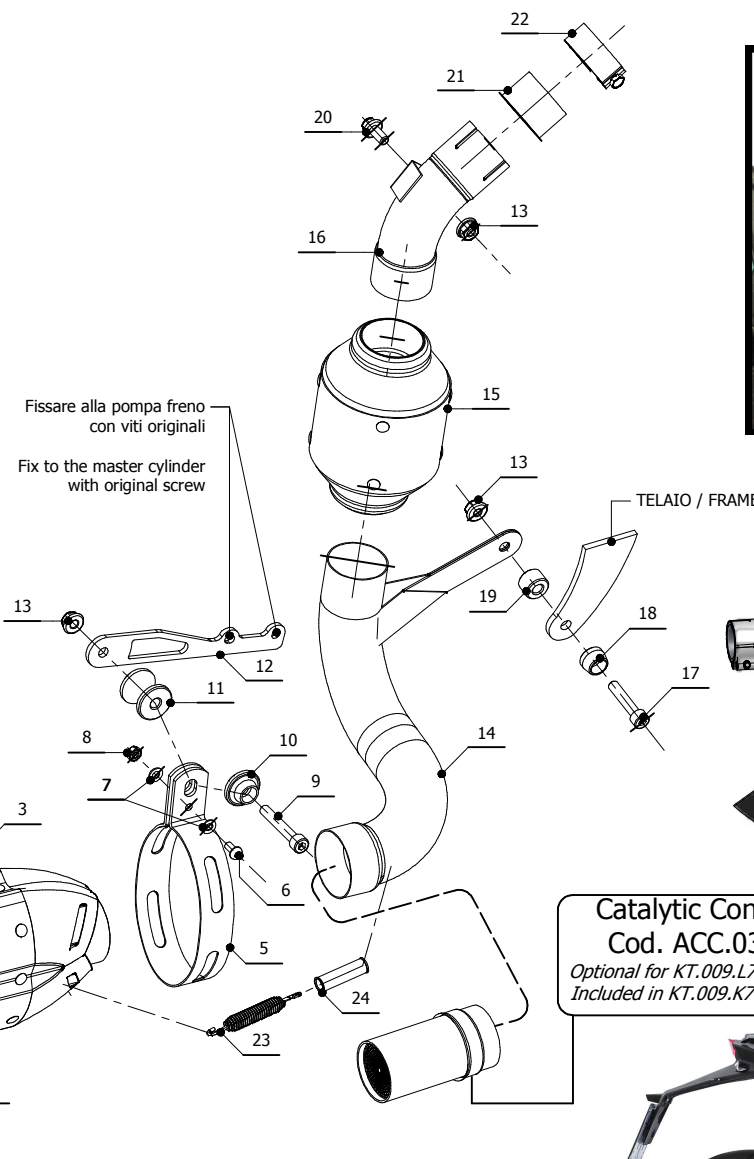

**MODEL**

KTM DUKE 125 2011-2016  
KTM DUKE 200 2012-2014

**LINE**

FULL SYSTEM

**MUFFLER** SUONO

**SCHEMATIC**

**ELENCO PARTI / PARTS LIST**

#	QTÀ / QTY	DESCRIZIONE / DESCRIPTION	CODICE / CODE
1	1	DB killer / DB killer	50.DK.074.0
2	1	Tappo in gomma / Rubber stopper	50.73.266.1
3	1	Silenziatore / Muffler	SUONO 270
4	2	Tassello grande / Rubber big block	50.73.203.1
5	1	Staffa in carbonio / Carbon fiber bracket	50.SS.256.1
6	1	Vite M6 x 12 / Screw M6 x 12	50.72.024.1
7	2	Rondella M6 / Washer M6	50.72.027.1
8	1	Dado M6 autobloccante / M6 locknut	50.73.112.1
9	1	Vite M8x50 / Screw M8x50	50.73.074.1
10	1	Rondella in alluminio nera / Black aluminium washer	50.73.221.1
11	1	Distanziale in alluminio / Aluminium spacer (Øe.30 Øi.8,5 h.30)	50.SS.054.1
12	1	Staffa / Bracket	50.SS.687.0
13	3	Dado M8 flangiato / Flanged nut M8	50.73.393.1
14	1	Tubo di raccordo / Link pipe	9773KT009S7B
15	1	Silenziatore / Muffler	9873KT009S2A
16	1	Tubo di raccordo / Link pipe	9773KT009S7A
17	1	Vite M8x40 / Screw M8x40	50.73.075.1
18	1	Rondella in alluminio / Aluminium washer	50.73.248.1
19	1	Distanziale alluminio / Aluminium spacer (Øe.20 Øi.8,5 h.14)	50.SS.058.1
20	1	Vite M8x16 / Screw M8x16	50.73.006.1
21	1	Guarnizione in grafite / Graphite bush	50.72.38.44.28
22	1	Fascetta Ø 44/47 mm / Pipe clamp Ø 44/47 mm	50.FA.006.1
23	1	Molla media / Middle spring	50.73.359.1
24	1	Tubo in gomma per molla / Rubber pipe for spring	50.73.210.1

FISSAGGIO STAFFA 50.SS.687.0

**Catalytic Converter**  
**Cod. ACC.033.A1**  
Optional for KT.009.L7 - KT.009.L9  
Included in KT.009.K7 - KT.009.K9

**APPLICAZIONI / APPLICATIONS**

CODICE / CODE	TUBO / PIPE	SILENZIATORE / MUFFLER	FASCETTA / CLAMP	NOTE
KT.009.L7 KT.009.L9	INOX / ST. STEEL	INOX (COPPE CARBONIO) / ST. STEEL (CARBON CAPS) STEEL BLACK	CARBONIO / CARBON FIBER	CATALYTIC CONVERTER NOT INCLUDED
KT.009.K7 KT.009.K9	INOX / ST. STEEL	INOX (COPPE CARBONIO) / ST. STEEL (CARBON CAPS) STEEL BLACK	CARBONIO / CARBON FIBER	CATALYTIC CONVERTER INCLUDED