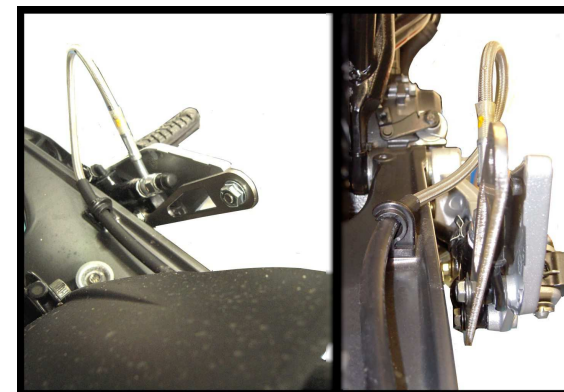

**MODEL**

KTM DUKE 125 2011-2016  
KTM DUKE 200 2012-2014

**LINE**

FULL SYSTEM

**MUFFLER** SUONO

**SCHEMATIC**

**ELENCO PARTI / PARTS LIST**

#	QTÀ / QTY	DESCRIZIONE / DESCRIPTION	CODICE / CODE
1	1	DB killer / DB killer	50.DK.074.0
2	1	Tappo in gomma / Rubber stopper	50.73.266.1
3	1	Silenziatore / Muffler	SUONO 270
4	2	Tassello grande / Rubber big block	50.73.203.1
5	1	Staffa in carbonio / Carbon fiber bracket	50.SS.256.1
6	1	Vite M6 x 12 / Screw M6 x 12	50.72.024.1
7	2	Rondella M6 / Washer M6	50.72.027.1
8	1	Dado M6 autobloccante / M6 locknut	50.73.112.1
9	1	Vite M8x50 / Screw M8x50	50.73.074.1
10	1	Rondella in alluminio nera / Black aluminium washer	50.73.221.1
11	1	Distanziale in alluminio / Aluminium spacer (Øe.30 Øi.8,5 h.30)	50.SS.054.1
12	1	Staffa / Bracket	50.SS.687.0
13	3	Dado M8 flangiato / Flanged nut M8	50.73.393.1
14	1	Tubo di raccordo / Link pipe	9773KT009S7B
15	1	Silenziatore / Muffler	9873KT009S2A
16	1	Tubo di raccordo / Link pipe	9773KT009S7A
17	1	Vite M8x40 / Screw M8x40	50.73.075.1
18	1	Rondella in alluminio / Aluminium washer	50.73.248.1
19	1	Distanziale alluminio / Aluminium spacer (Øe.20 Øi.8,5 h.14)	50.SS.058.1
20	1	Vite M8x16 / Screw M8x16	50.73.006.1
21	1	Guarnizione in grafite / Graphite bush	50.72.38.44.28
22	1	Fascetta Ø 44/47 mm / Pipe clamp Ø 44/47 mm	50.FA.006.1
23	1	Molla media / Middle spring	50.73.359.1
24	1	Tubo in gomma per molla / Rubber pipe for spring	50.73.210.1

FISSAGGIO STAFFA 50.SS.687.0

**Catalytic Converter**  
**Cod. ACC.033.A1**  
Optional for KT.009.L7 - KT.009.L9  
Included in KT.009.K7 - KT.009.K9

**APPLICAZIONI / APPLICATIONS**

CODICE / CODE	TUBO / PIPE	SILENZIATORE / MUFFLER	FASCETTA / CLAMP	NOTE
KT.009.L7 KT.009.L9	INOX / ST. STEEL	INOX (COPPE CARBONIO) / ST. STEEL (CARBON CAPS) STEEL BLACK	CARBONIO / CARBON FIBER	CATALYTIC CONVERTER NOT INCLUDED
KT.009.K7 KT.009.K9	INOX / ST. STEEL	INOX (COPPE CARBONIO) / ST. STEEL (CARBON CAPS) STEEL BLACK	CARBONIO / CARBON FIBER	CATALYTIC CONVERTER INCLUDED