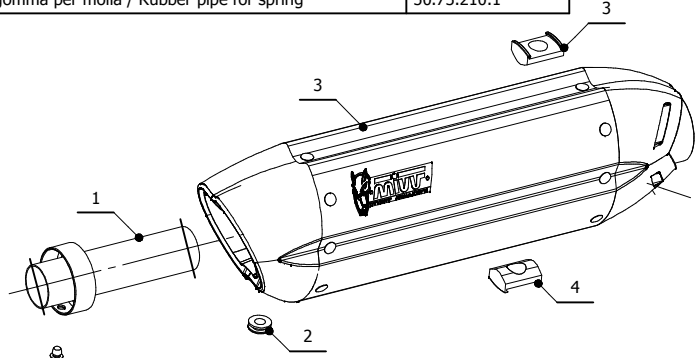

**MODEL**

KTM DUKE 125 2011-2016  
KTM DUKE 200 2012-2014

**LINE**

FULL SYSTEM

**MUFFLER** SUONO

**SCHEMATIC**

**ELENCO PARTI / PARTS LIST**

#	QTÀ / QTY	DESCRIZIONE / DESCRIPTION	CODICE / CODE
1	1	DB killer / DB killer	50.DK.074.0
2	1	Tappo in gomma / Rubber stopper	50.73.266.1
3	1	Silenziatore / Muffler	SUONO 270
4	2	Tassello grande / Rubber big block	50.73.203.1
5	1	Staffa in carbonio / Carbon fiber bracket	50.SS.256.1
6	1	Vite M6 x 12 / Screw M6 x 12	50.72.024.1
7	2	Rondella M6 / Washer M6	50.72.027.1
8	1	Dado M6 autobloccante / M6 locknut	50.73.112.1
9	1	Vite M8x50 / Screw M8x50	50.73.074.1
10	1	Rondella in alluminio nera / Black aluminium washer	50.73.221.1
11	1	Distanziale in alluminio / Aluminium spacer (Øe.30 Øi.8,5 h.30)	50.SS.054.1
12	1	Staffa / Bracket	50.SS.687.0
13	3	Dado M8 flangiato / Flanged nut M8	50.73.393.1
14	1	Tubo di raccordo / Link pipe	9773KT009S7B
15	1	Silenziatore / Muffler	9873KT009S2A
16	1	Tubo di raccordo / Link pipe	9773KT009S7A
17	1	Vite M8x40 / Screw M8x40	50.73.075.1
18	1	Rondella in alluminio / Aluminium washer	50.73.248.1
19	1	Distanziale alluminio / Aluminium spacer (Øe.20 Øi.8,5 h.14)	50.SS.058.1
20	1	Vite M8x16 / Screw M8x16	50.73.006.1
21	1	Guarnizione in grafite / Graphite bush	50.72.38.44.28
22	1	Fascetta Ø 44/47 mm / Pipe clamp Ø 44/47 mm	50.FA.006.1
23	1	Molla media / Middle spring	50.73.359.1
24	1	Tubo in gomma per molla / Rubber pipe for spring	50.73.210.1

FISSAGGIO STAFFA 50.SS.687.0

**Catalytic Converter**  
**Cod. ACC.033.A1**  
Optional for KT.009.L7 - KT.009.L9  
Included in KT.009.K7 - KT.009.K9

**APPLICAZIONI / APPLICATIONS**

CODICE / CODE	TUBO / PIPE	SILENZIATORE / MUFFLER	FASCETTA / CLAMP	NOTE
KT.009.L7 KT.009.L9	INOX / ST. STEEL	INOX (COPPE CARBONIO) / ST. STEEL (CARBON CAPS) STEEL BLACK	CARBONIO / CARBON FIBER	CATALYTIC CONVERTER NOT INCLUDED
KT.009.K7 KT.009.K9	INOX / ST. STEEL	INOX (COPPE CARBONIO) / ST. STEEL (CARBON CAPS) STEEL BLACK	CARBONIO / CARBON FIBER	CATALYTIC CONVERTER INCLUDED