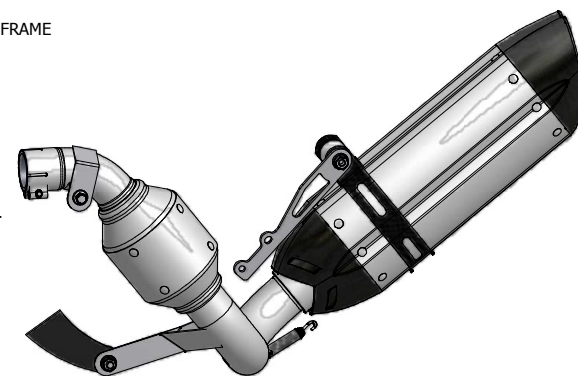

**MODEL**

KTM DUKE 125 2011-2016  
KTM DUKE 200 2012-2014

**LINE**

FULL SYSTEM

**MUFFLER** SUONO

**SCHEMATIC**

**ELENCO PARTI / PARTS LIST**

#	QTÀ / QTY	DESCRIZIONE / DESCRIPTION	CODICE / CODE
1	1	DB killer / DB killer	50.DK.074.0
2	1	Tappo in gomma / Rubber stopper	50.73.266.1
3	1	Silenziatore / Muffler	SUONO 270
4	2	Tassello grande / Rubber big block	50.73.203.1
5	1	Staffa in carbonio / Carbon fiber bracket	50.SS.256.1
6	1	Vite M6 x 12 / Screw M6 x 12	50.72.024.1
7	2	Rondella M6 / Washer M6	50.72.027.1
8	1	Dado M6 autobloccante / M6 locknut	50.73.112.1
9	1	Vite M8x50 / Screw M8x50	50.73.074.1
10	1	Rondella in alluminio nera / Black aluminium washer	50.73.221.1
11	1	Distanziale in alluminio / Aluminium spacer (Øe.30 Øi.8,5 h.30)	50.SS.054.1
12	1	Staffa / Bracket	50.SS.687.0
13	3	Dado M8 flangiato / Flanged nut M8	50.73.393.1
14	1	Tubo di raccordo / Link pipe	9773KT009S7B
15	1	Silenziatore / Muffler	9873KT009S2A
16	1	Tubo di raccordo / Link pipe	9773KT009S7A
17	1	Vite M8x40 / Screw M8x40	50.73.075.1
18	1	Rondella in alluminio / Aluminium washer	50.73.248.1
19	1	Distanziale alluminio / Aluminium spacer (Øe.20 Øi.8,5 h.14)	50.SS.058.1
20	1	Vite M8x16 / Screw M8x16	50.73.006.1
21	1	Guarnizione in grafite / Graphite bush	50.72.38.44.28
22	1	Fascetta Ø 44/47 mm / Pipe clamp Ø 44/47 mm	50.FA.006.1
23	1	Molla media / Middle spring	50.73.359.1
24	1	Tubo in gomma per molla / Rubber pipe for spring	50.73.210.1

FISSAGGIO STAFFA 50.SS.687.0

**Catalytic Converter**  
**Cod. ACC.033.A1**  
Optional for KT.009.L7 - KT.009.L9  
Included in KT.009.K7 - KT.009.K9

**APPLICAZIONI / APPLICATIONS**

CODICE / CODE	TUBO / PIPE	SILENZIATORE / MUFFLER	FASCETTA / CLAMP	NOTE
KT.009.L7 KT.009.L9	INOX / ST. STEEL	INOX (COPPE CARBONIO) / ST. STEEL (CARBON CAPS) STEEL BLACK	CARBONIO / CARBON FIBER	CATALYTIC CONVERTER NOT INCLUDED
KT.009.K7 KT.009.K9	INOX / ST. STEEL	INOX (COPPE CARBONIO) / ST. STEEL (CARBON CAPS) STEEL BLACK	CARBONIO / CARBON FIBER	CATALYTIC CONVERTER INCLUDED