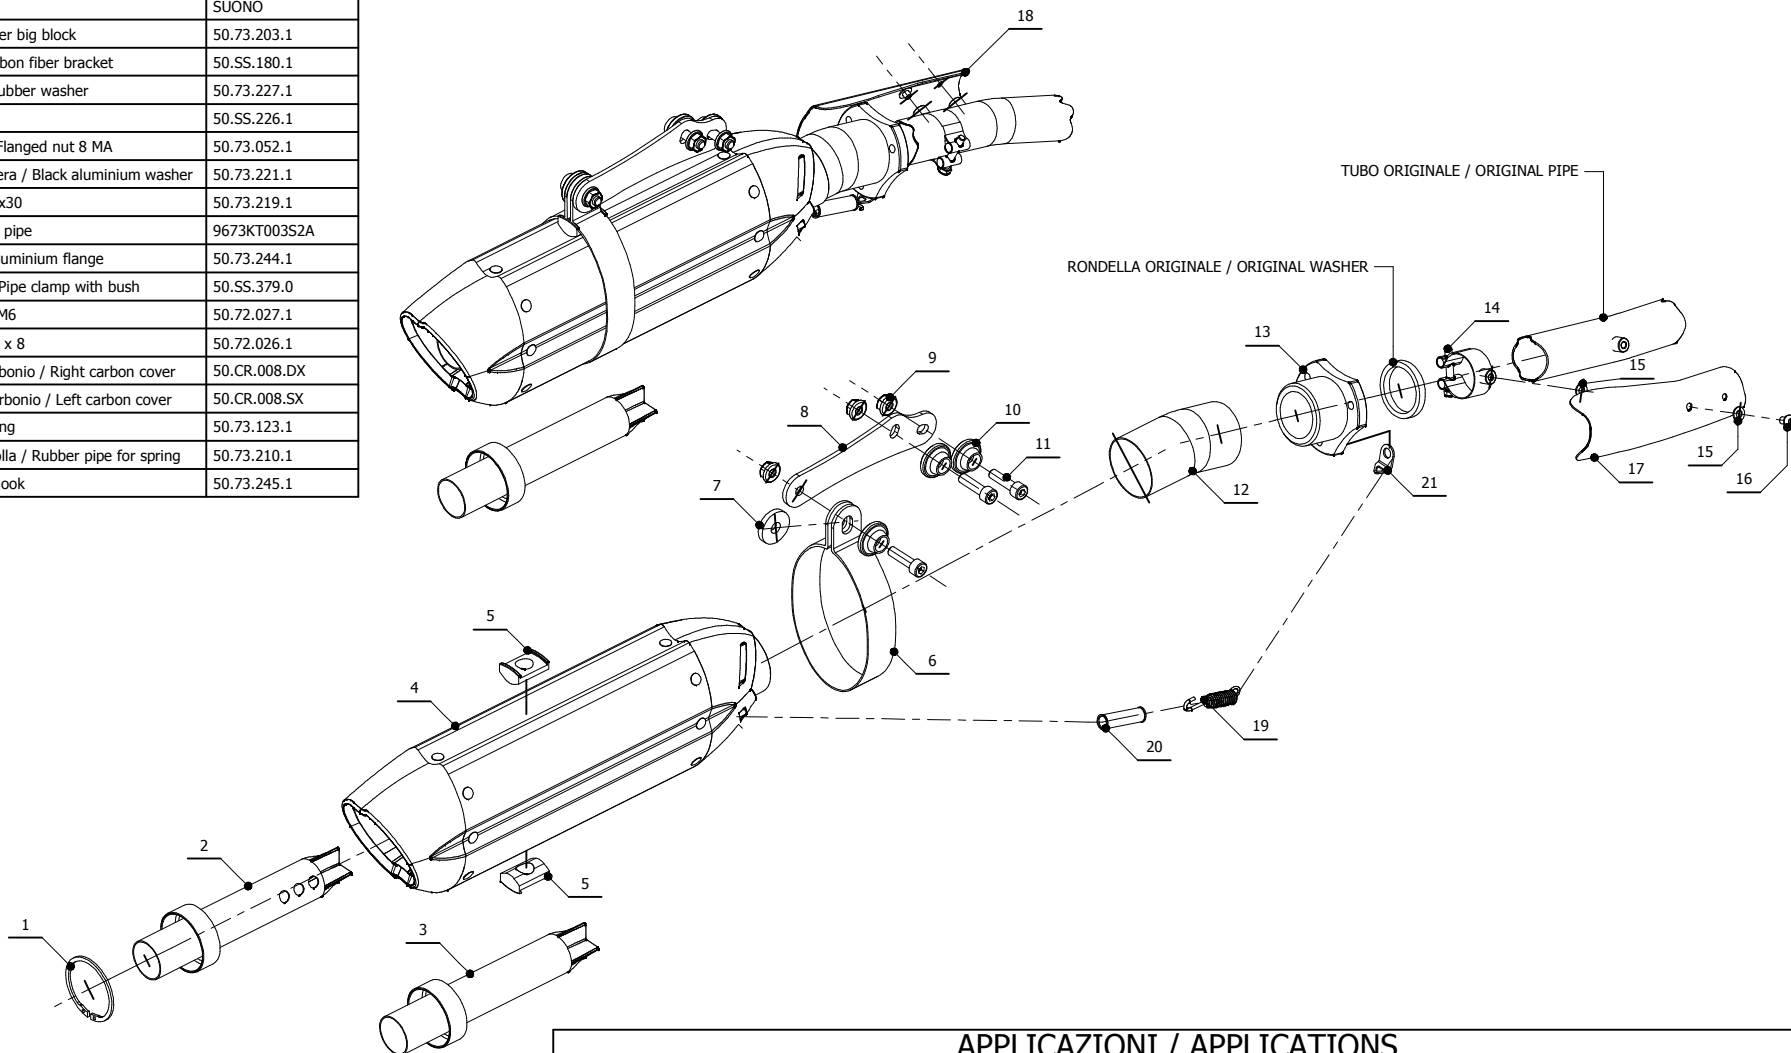

MODEL KTM 690 SM / SUPERENDURO

YEAR 2007-->

LINE SPORT

MUFFLER SUONO

SCHEMATIC

ELENCO PARTI / PARTS LIST

#	QTÀ / QTY	DESCRIZIONE / DESCRIPTION	CODICE / CODE
1	2	Anello Seger / Seger ring	50.73.218.1
2	2	DB killer / DB killer	50.DK.024.0
3	2	Db Killer forato / Drilled DB killer	50.DK.025.0
4	2	Silenziatore / Muffler	SUONO
5	4	Tassello grande / Rubber big block	50.73.203.1
6	2	Staffa in carbonio / Carbon fiber bracket	50.SS.180.1
7	2	Rondella in gomma / Rubber washer	50.73.227.1
8	2	Staffa / Bracket	50.SS.226.1
9	6	Dado 8 MA flangiato / Flanged nut 8 MA	50.73.052.1
10	6	Rondella in alluminio nera / Black aluminium washer	50.73.221.1
11	6	Vite M8x30 / Screw M8x30	50.73.219.1
12	2	Tubo di raccordo / Link pipe	9673KT003S2A
13	2	Flangia in alluminio / Aluminium flange	50.73.244.1
14	2	Fascetta con bussola / Pipe clamp with bush	50.SS.379.0
15	4	Rondella M6 / Washer M6	50.72.027.1
16	2	Vite M6 x 8 / Screw M6 x 8	50.72.026.1
17	1	Copertura destra in carbonio / Right carbon cover	50.CR.008.DX
18	1	Copertura sinistra in carbonio / Left carbon cover	50.CR.008.SX
19	2	Molla corta / Short Spring	50.73.123.1
20	2	Tubo in gomma per molla / Rubber pipe for spring	50.73.210.1
21	2	Gancio molla / Spring hook	50.73.245.1

APPLICAZIONI / APPLICATIONS

CODICE / CODE	TUBO / PIPE	SILENZIATORE / MUFFLER	FASCETTA / CLAMP	CODICE OMOL. / HOMOL. CODE
KT.003.L7	INOX / ST. STEEL	INOX (COPPE CARBONIO) / ST. STEEL (CARBON CAPS)	CARBONIO / CARBON FIBER	ME040 e9 1308
KT.003.L9	INOX / ST. STEEL	CARBONIO (COPPE CARBONIO) / CARBON (CARBON CAPS)	CARBONIO / CARBON FIBER	ME040 e9 1308