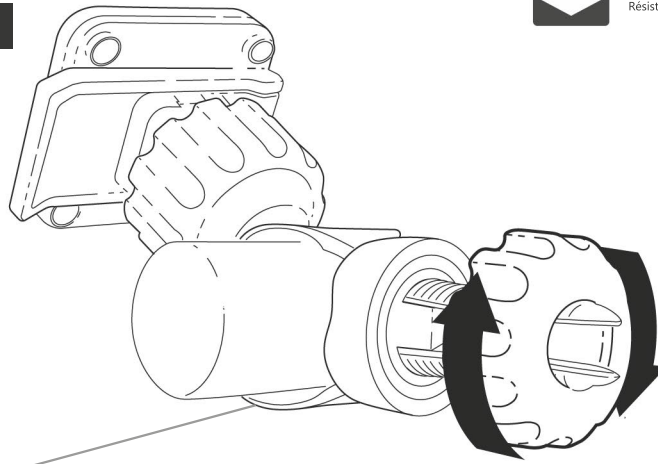

### SMARTPHONE HANDLE HOLDER

1

2

HANDLEBAR SIZES

Ø 20-40 mm

4

3

5