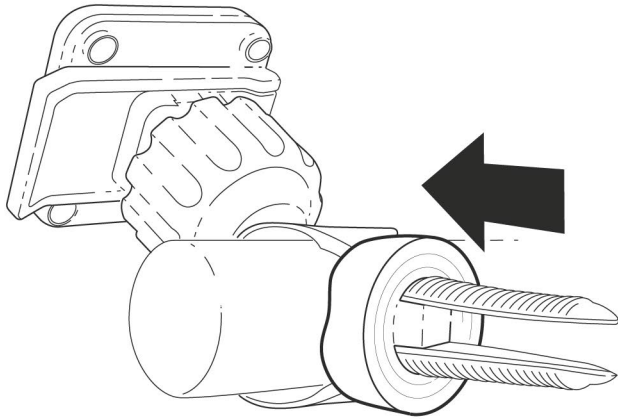

### SMARTPHONE HANDLE HOLDER

1

2

HANDLEBAR SIZES

Ø 20-40 mm

4

3

5