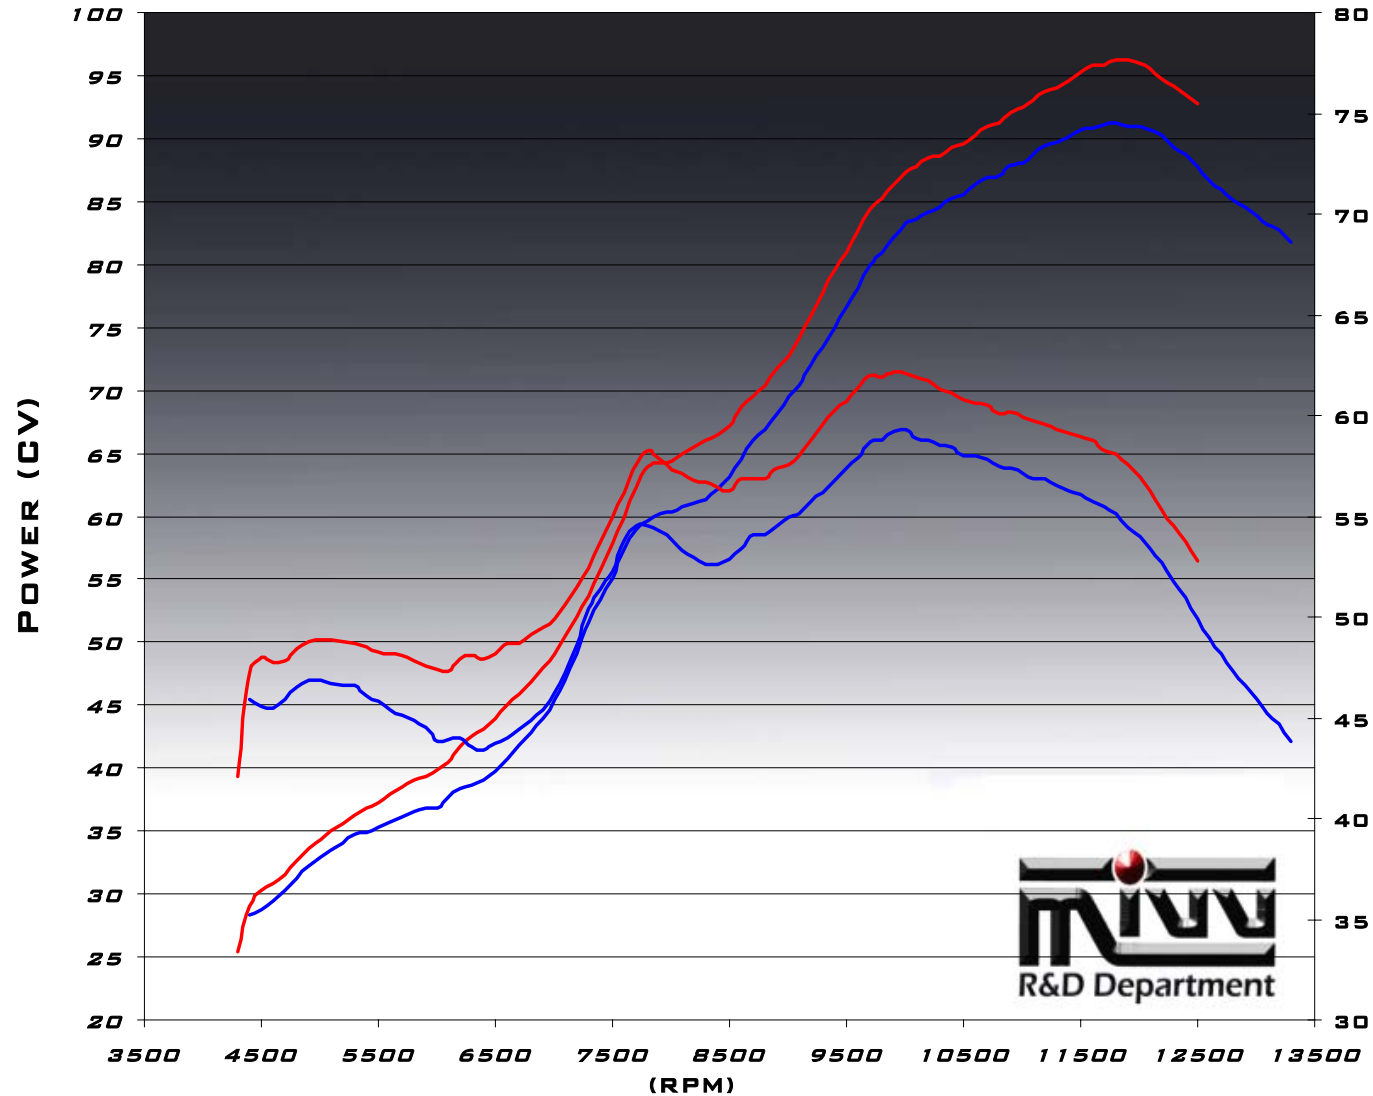

MIVV SPA
ZONA INDUSTRIALE - 64027 SANT'OMERO (TE)
TEL 0039-0861-81201 - FAX 0039-0861- 8120240
WWW.MIVV.IT - MOTO@MIVV.IT

YAMAHA FZ6 FAZER '04

— OE — MIVV RACING

ENVIRONMENTAL CONDITION

BAROMETRIC PRESSURE : 969.3 mBAR

AIR TEMPERATURE : 11.8 °C

WEIGHT (KG)

	STOCK	MIVV RACING		
PIPE	1.2	1.7		
SILENCER	5.9	CARBON ROUND	ALUMINIUM ROUND	TITANIUM OVAL
		OVAL	OVAL	
		2.8		3

INCREASE OF THE MAX POWER*

+4.8% / 11.800 RPM

*(THIS PERFORMANCE SUBJECT TO CHANGE WITH DIFFERENT ENVIRONMENTAL AND MOTORCYCLE CONDITION)